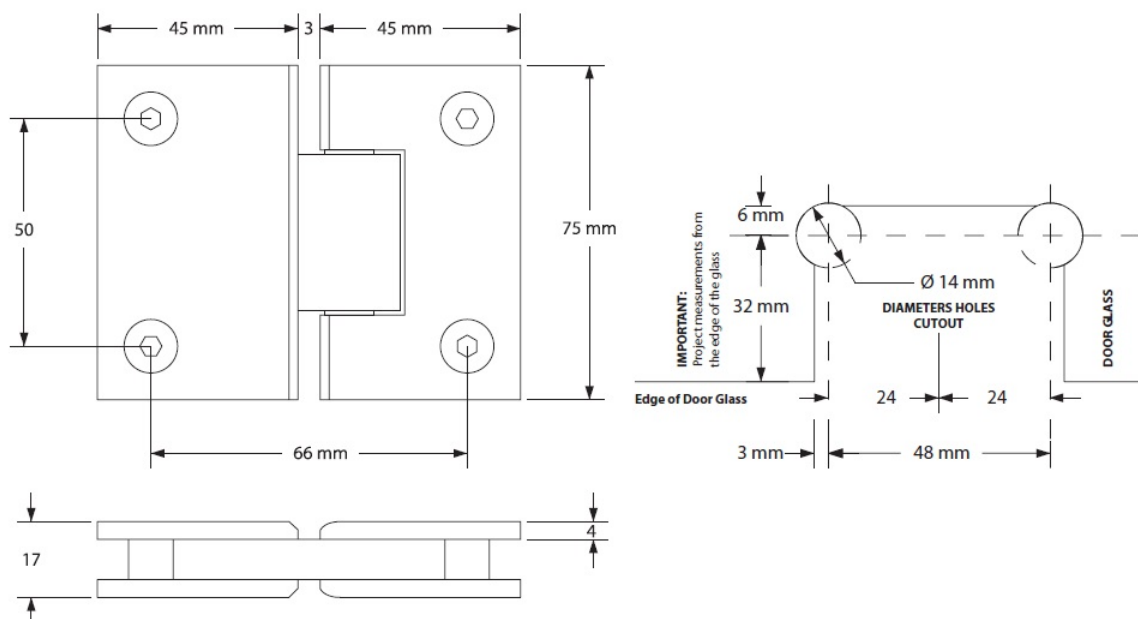

PRODUCT SHEET

Description:

Shower Hinge "Jun" 180DG, CPL, Glass/Glass, 6-8mm Glass Thickness, No Angle Adjustment
Function But 25 DG, Return Function, Brass Material, Straight Edges

Item number:

15.24.210-0

Units	Box	Carton	HS Code	Barcode
Pcs.	1	20	8302100090	
				5704866061353

SISO A/S

Mileparken 11
DK-2740 Skovlunde
Denmark
VAT: DK 24786013

Phone +45 45 830 900

www.siso.dk
siso@siso.dk

Danske Bank
Nytrov Branch
Copenhagen
SWIFT: DABADKKK

Account no.
4180 3112 112936
IBAN Account
DK7230003112112936